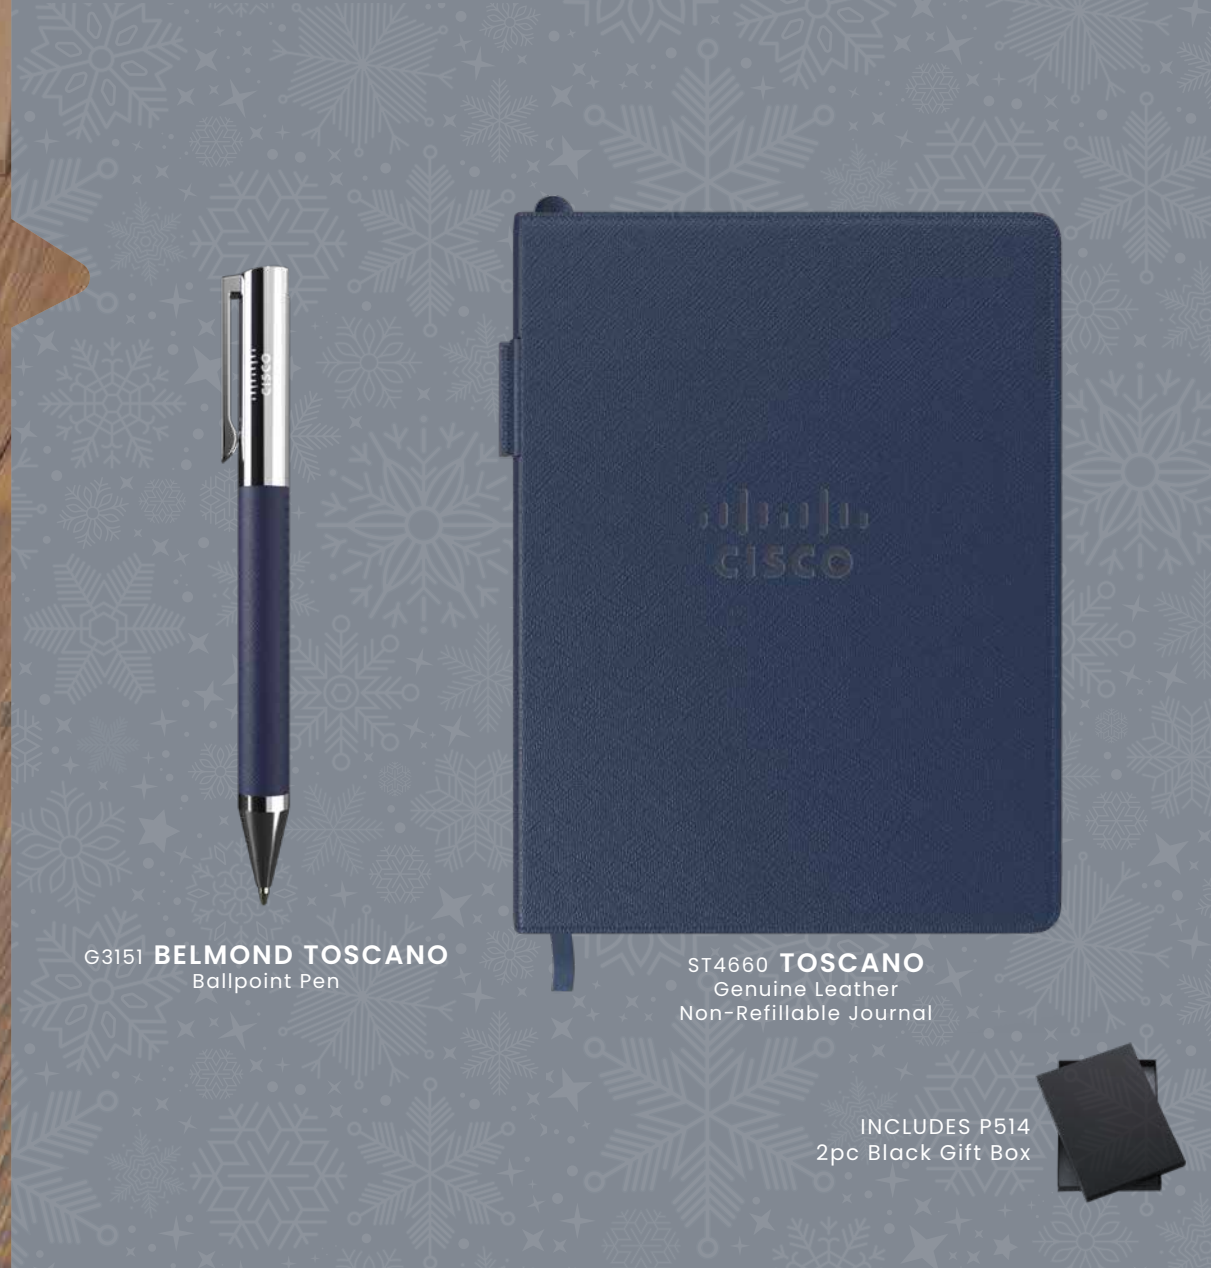

G1109 **RITA**
Ballpoint Pen

DEFAULT PACKAGING
P9124 - 2pc Eco Gift Box

GF1075 - MOQ: 15
PRODUCTS SHOWN WITH DEFAULT BRANDING

AVAILABLE
COLORS

ON BOARDING

G3151 **BELMOND TOSCANO**
Ballpoint Pen

ST4660 **TOSCANO**
Genuine Leather
Non-Refillable Journal