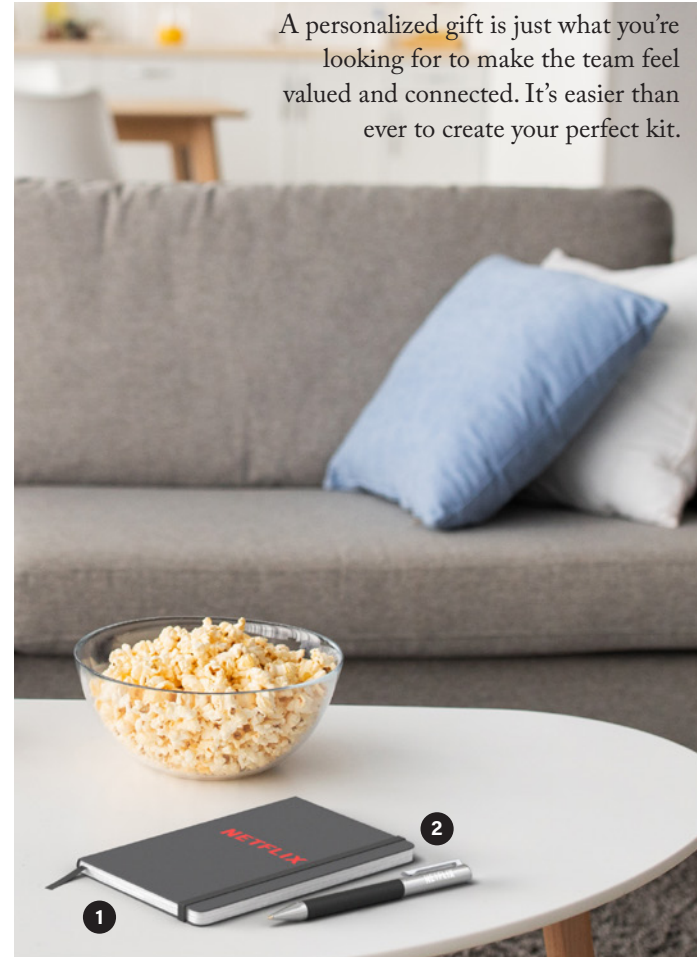

PACKAGING
OPTIONS
AVAILABLE

FRIDAY MEETINGS

PACKAGING
OPTIONS
AVAILABLE